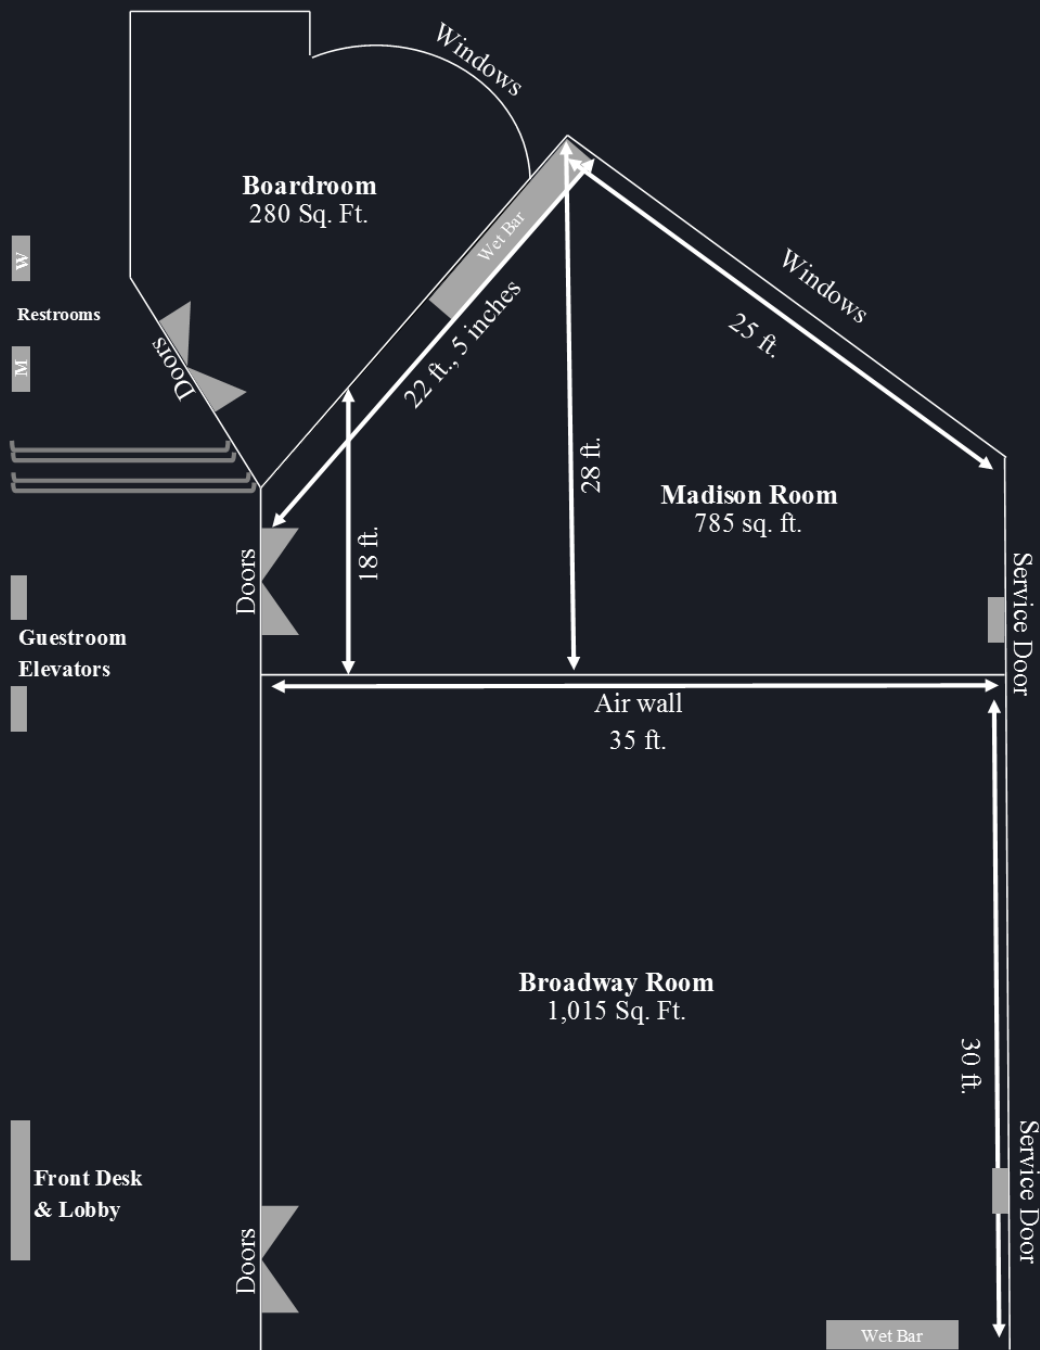

## CAPACITIES

EVENT SPACE	CLASSROOM	THEATRE	U-SHAPE	ROUNDS	RECEPTION
Madison Room	36	48	24	40	30
Broadway Room	48	80	36	60	50
Madison & Broadway	96	140	60	100	150