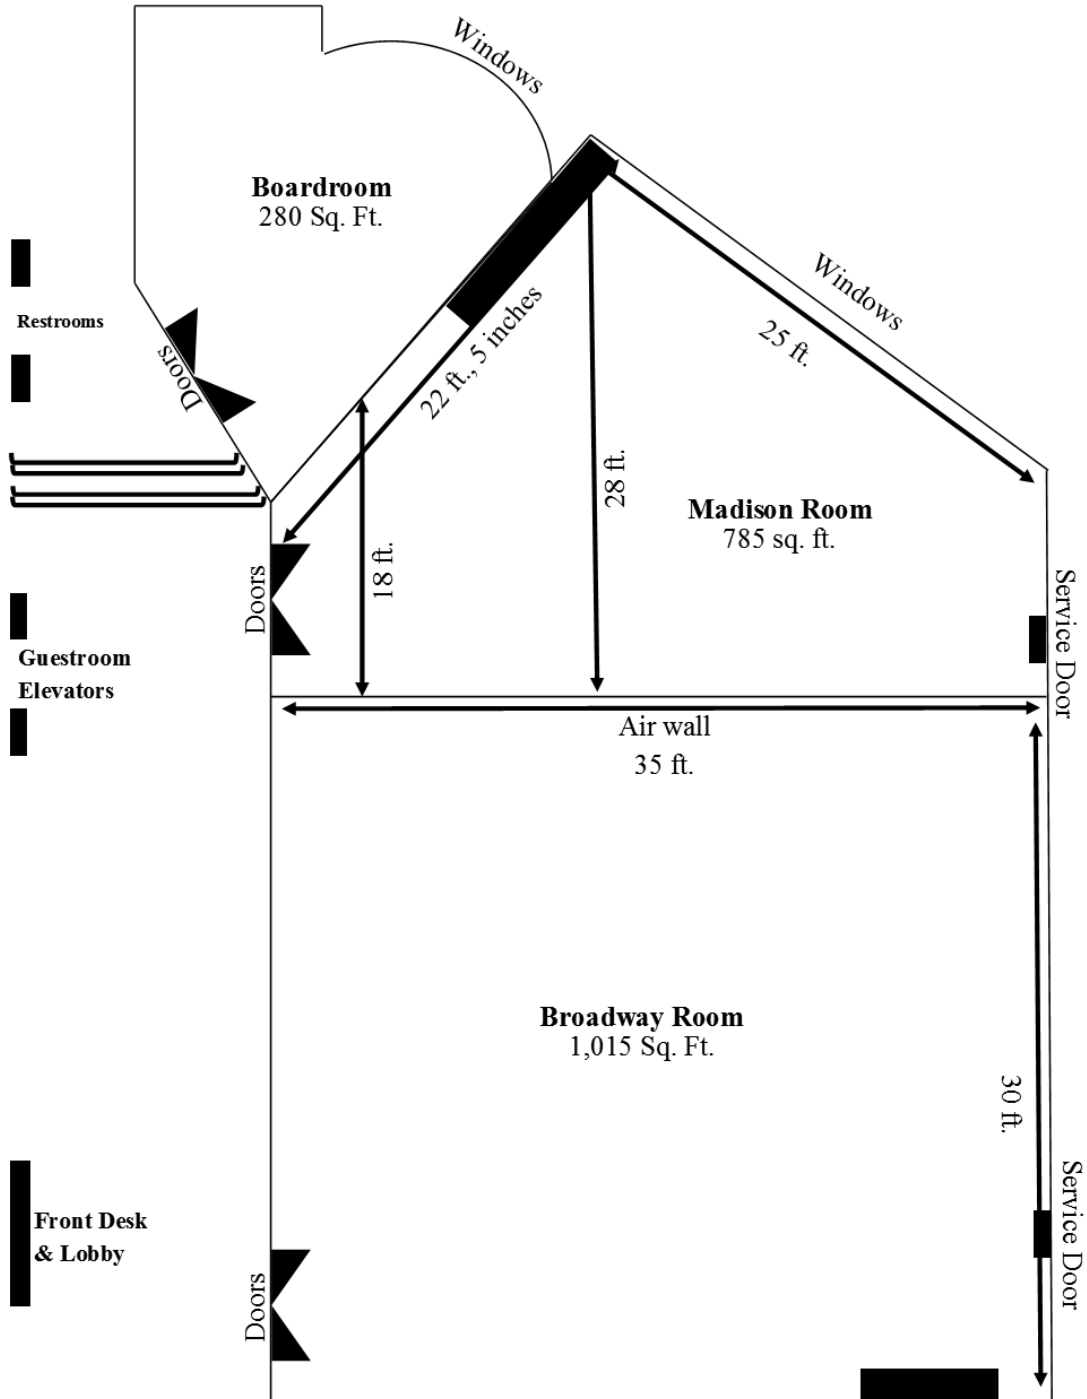

MEETINGS & EVENTS

WELL-APPOINTED *Contemporary* VENUE

MEETINGS & EVENTS

EVENT CAPACITIES

CLASSROOM   THEATRE   U-SHAPE   ROUNDS   RECEPTION

Broadway & Madison	70	120	60	80	150
Broadway Room	40	60	36	60	70
Madison Room	14	48	24	40	50
Executive Boardroom	- maximum capacity 10 people				

	Sq. Ft.	Location	Setting	View
Broadway & Madison	1,800	Lobby Level	Indoor	City View
Broadway Room	1,015	Lobby Level	Indoor	Non-View
Madison Room	785	Lobby Level	Indoor	City View
Executive Boardroom	280	Lobby Level	Indoor	City View