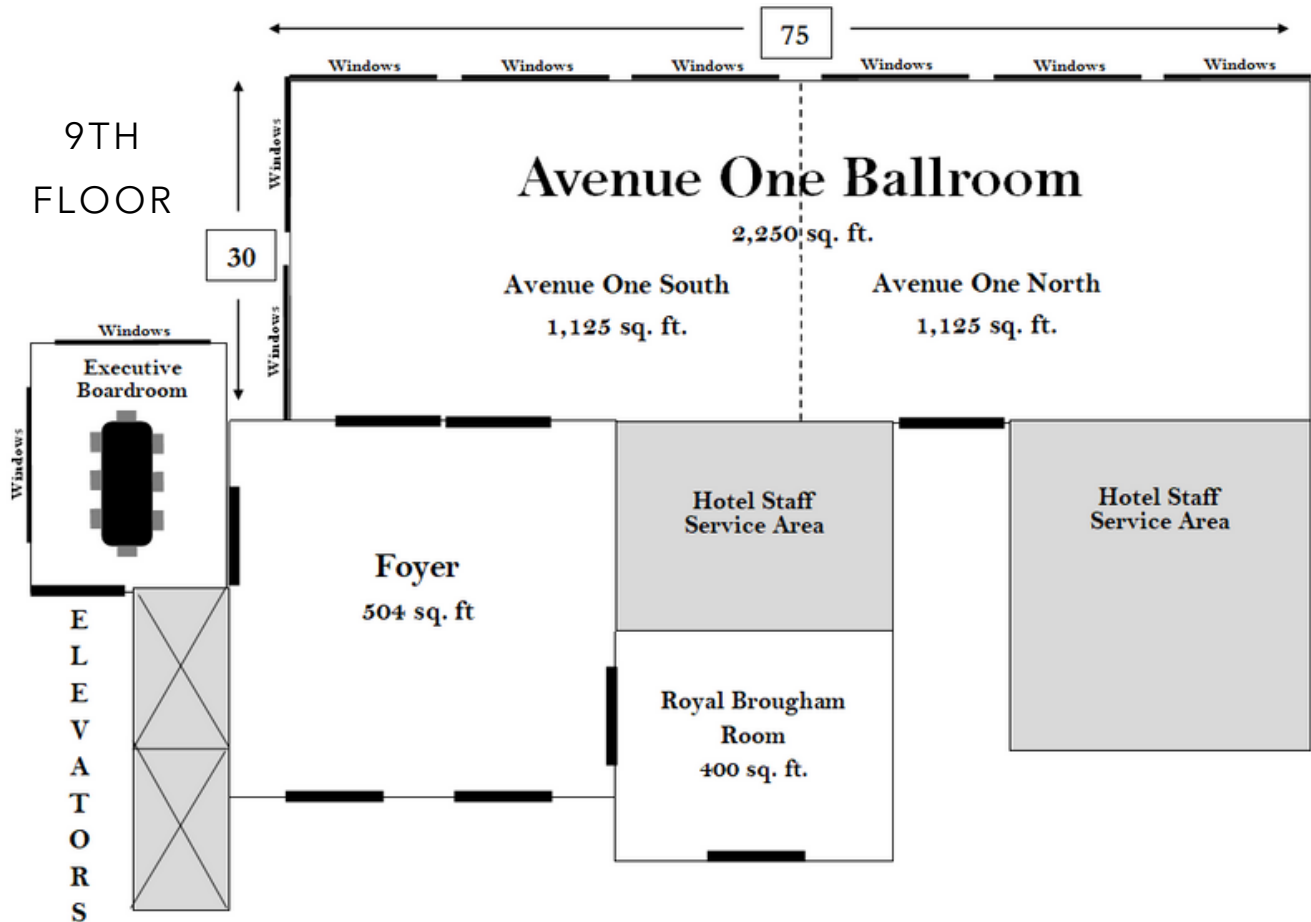

MEETINGS & EVENTS

ONE-OF-A KIND STUNNING *Waterfront* VENUE

Experience the perfect setting for your next event at the stunning Silver Cloud Hotel Seattle - Stadium. With breathtaking views of the city skyline and Elliott Bay, our venues provide an unforgettable backdrop. Our banquet hall and meeting spaces offer over 3,000 square feet of flexible space, ideal for both corporate functions and intimate gatherings. Rest assured, our state-of-the-art A/V equipment and dedicated staff will ensure a flawless event from start to finish.